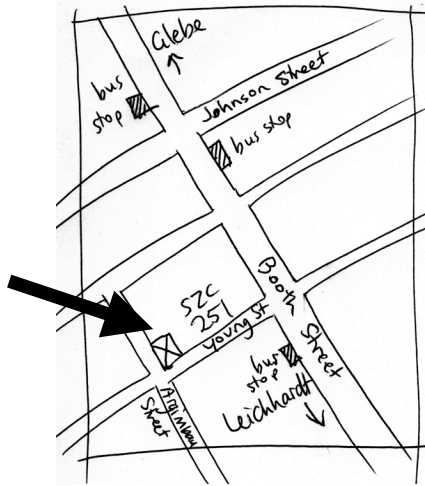

The Teachers

Subhana Barzagli is a Zen Buddhist and Insight Vipassana Meditation teacher. She is a resident teacher of the Sydney Zen Centre, and founder of the Kuan Yin Meditation Centre in Lismore. Subhana has 25+ years experience in Buddhist meditation practice and leads intensive retreats throughout Australia, New Zealand and India.

Gillian Coote, co-ordinating teacher of the Sydney Zen Centre, first met Robert Aitken Roshi in 1980, then attended his annual sesshin in Sydney, and training periods and sesshin in Hawai'i. She has been involved with sangha building since the early 1980's and is a social documentary filmmaker, writer, grandmother and bush regenerator.

Diamond Sangha Teachers

Also associated with SZC are Paul Maloney, who leads the Blue Mountains group, and Maggie Gluck.

Sydney Zen Centre

Sydney Zen Centre is Australia's original Zen Buddhist community. It is a lay group, affiliated with the Diamond Sangha, a world-wide network with centres in the Americas, Europe, Australia and New Zealand founded by Robert Aitken.

Catch 470 bus from George Street and Central
or 370 bus from Coogee

SZC out of town groups

Blue Mountains

Zazen 2nd & 4th Sunday each month
Contact: Paul Maloney 0418 448 678

Canberra

Wednesday evenings fortnightly
Contact: Tony Shields 6262 5150

Sydney Zen Centre

251 Young Street, Annandale NSW 2038
Phone: (02) 9660 2993
www.szc.org.au